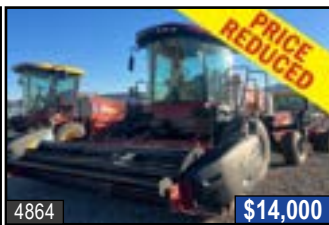

9727 **CALL FOR PRICE**

BRAND NEW 2022 New Holland L334 Skid Steer - 84" bucket, 2-speed

24911 **CALL FOR PRICE**

BRAND NEW 2025 JCB 525-60 Agri-Plus Telehandler - 5,512 lbs max lift capacity, 19'-8" max lift height, 75 hp, 3,858 lbs lift capacity at full height, 1,764 lift capacity at full reach

20368 **\$96,000**

2016 John Deere W235 Windrower - 2,230 hours, disc header

25420 **\$22,900**

2016 Hesston 9240 Windrower - 3,059 hours, sicklebar header

4864 **\$14,000**

Case WD1203 Windrower - 3,797 hours, sicklebar header