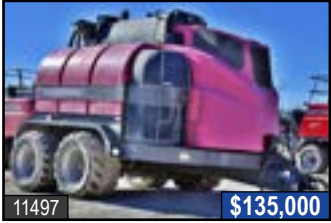

10068

CALL FOR PRICE

BRAND NEW 2024 New Holland T6.180 Tractor - 150 hp, front weights

10918

CALL FOR PRICE

BRAND NEW 2024 New Holland Boomer 40 - Front-end loader, 40 hp

10140

\$79,000

2016 New Holland T6.145 Tractor - 116 hp, 1,645 hours, powershift transmission, low impact traction tire, good condition

10691

\$185,000

2015 Staheli West Dewpoint 6210 - 375 hours

8591

\$159,000

2021 Staheli West 6210 Dewpoint Steamer - 1,107 hours

11497

\$135,000

2015 Staheli West Dewpoint 6210

11463

\$99,000

2019 Massey Ferguson 2270 Baler - 55,157 bales, 3x4 bale size, tandem axle

11482

\$145,000